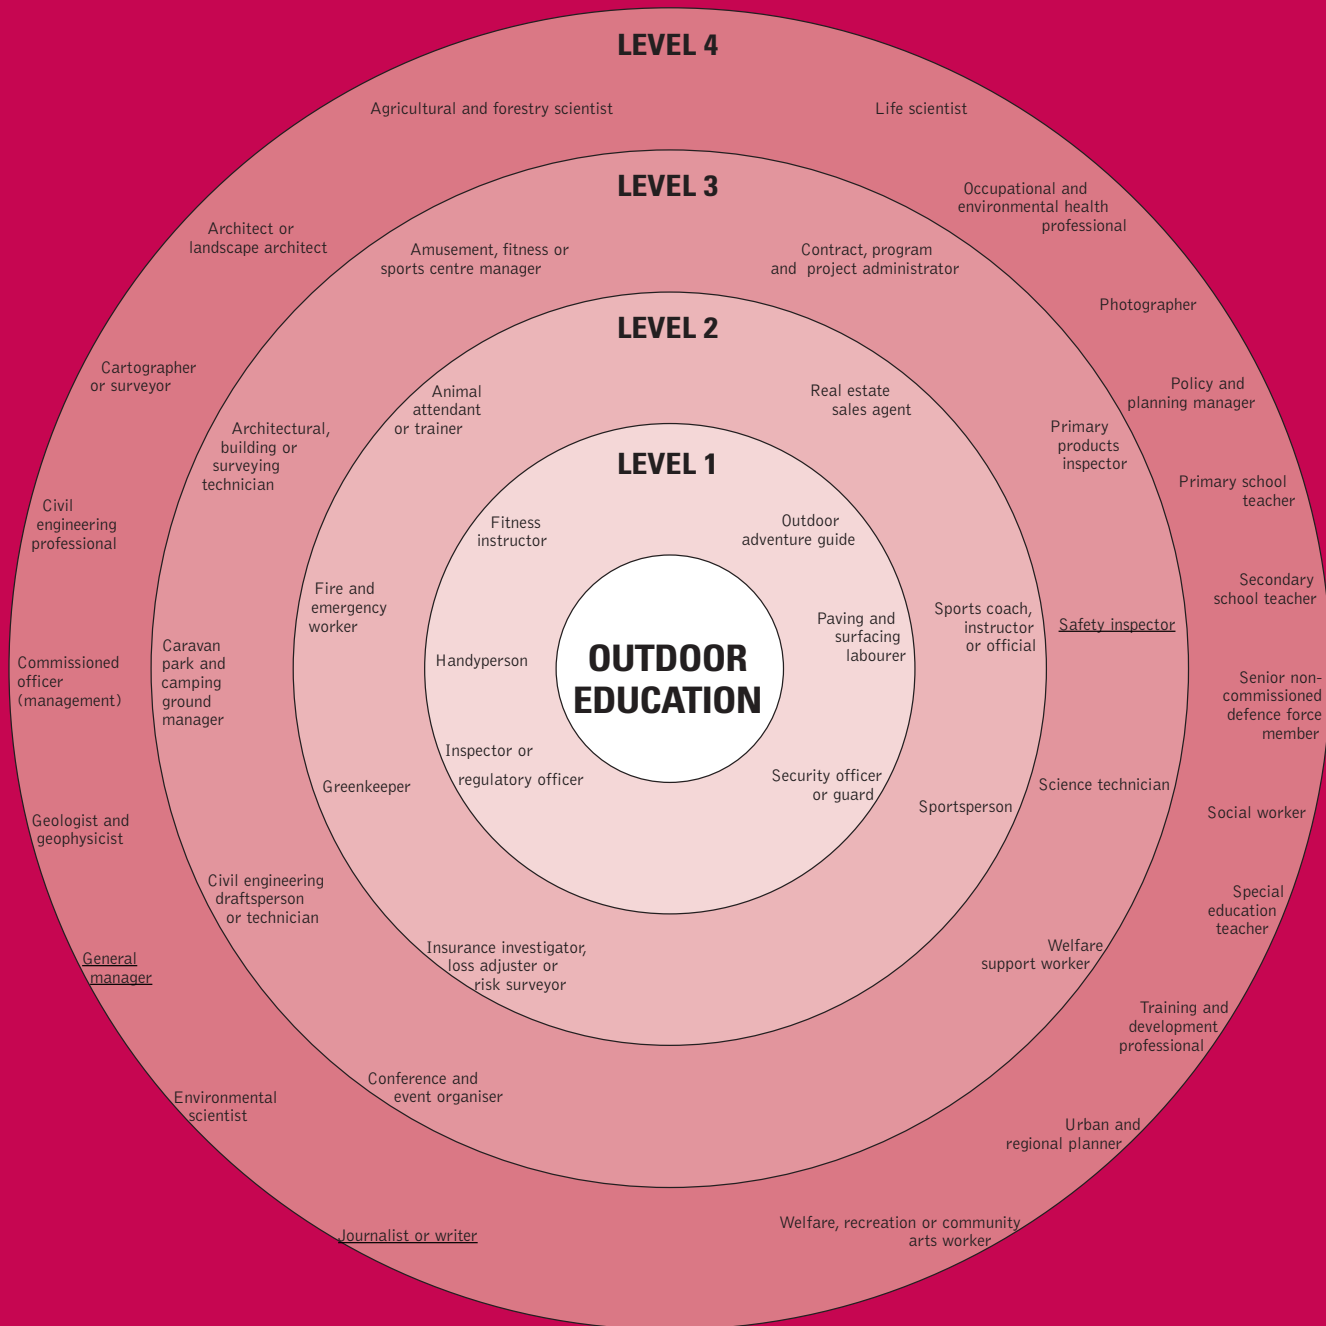

Australian Government
Department of Education,
Science and Training

Do you enjoy or are you good at **OUTDOOR EDUCATION?**

Have you considered the following occupations?

Usual training requirements

- LEVEL 1** Usually has a skill level equal to the completion of Year 10, the Senior Secondary Certificate of Education, Certificate I or Certificate II qualification. Australian Apprenticeships may be offered at this level.
- LEVEL 2** Usually has a skill level equal to a Certificate III or IV or at least three years relevant experience. Australian Apprenticeships may be offered at this level.

- LEVEL 3** Usually requires a level of skill equal to a Diploma or Advanced Diploma. Study is often undertaken through TAFEs or Registered Training Organisations. Some universities offer studies at this level.
- LEVEL 4** Usually requires the completion of a Bachelor Degree or higher qualification. Study is often undertaken at university.

This chart shows a selection of jobs that have some relation to the subject of **OUTDOOR EDUCATION**.

For further information visit jobguide.dest.gov.au and myfuture.edu.au. The four education and training levels are to be used as a guide only. These levels indicate the most common education and/or entry requirements for these jobs.