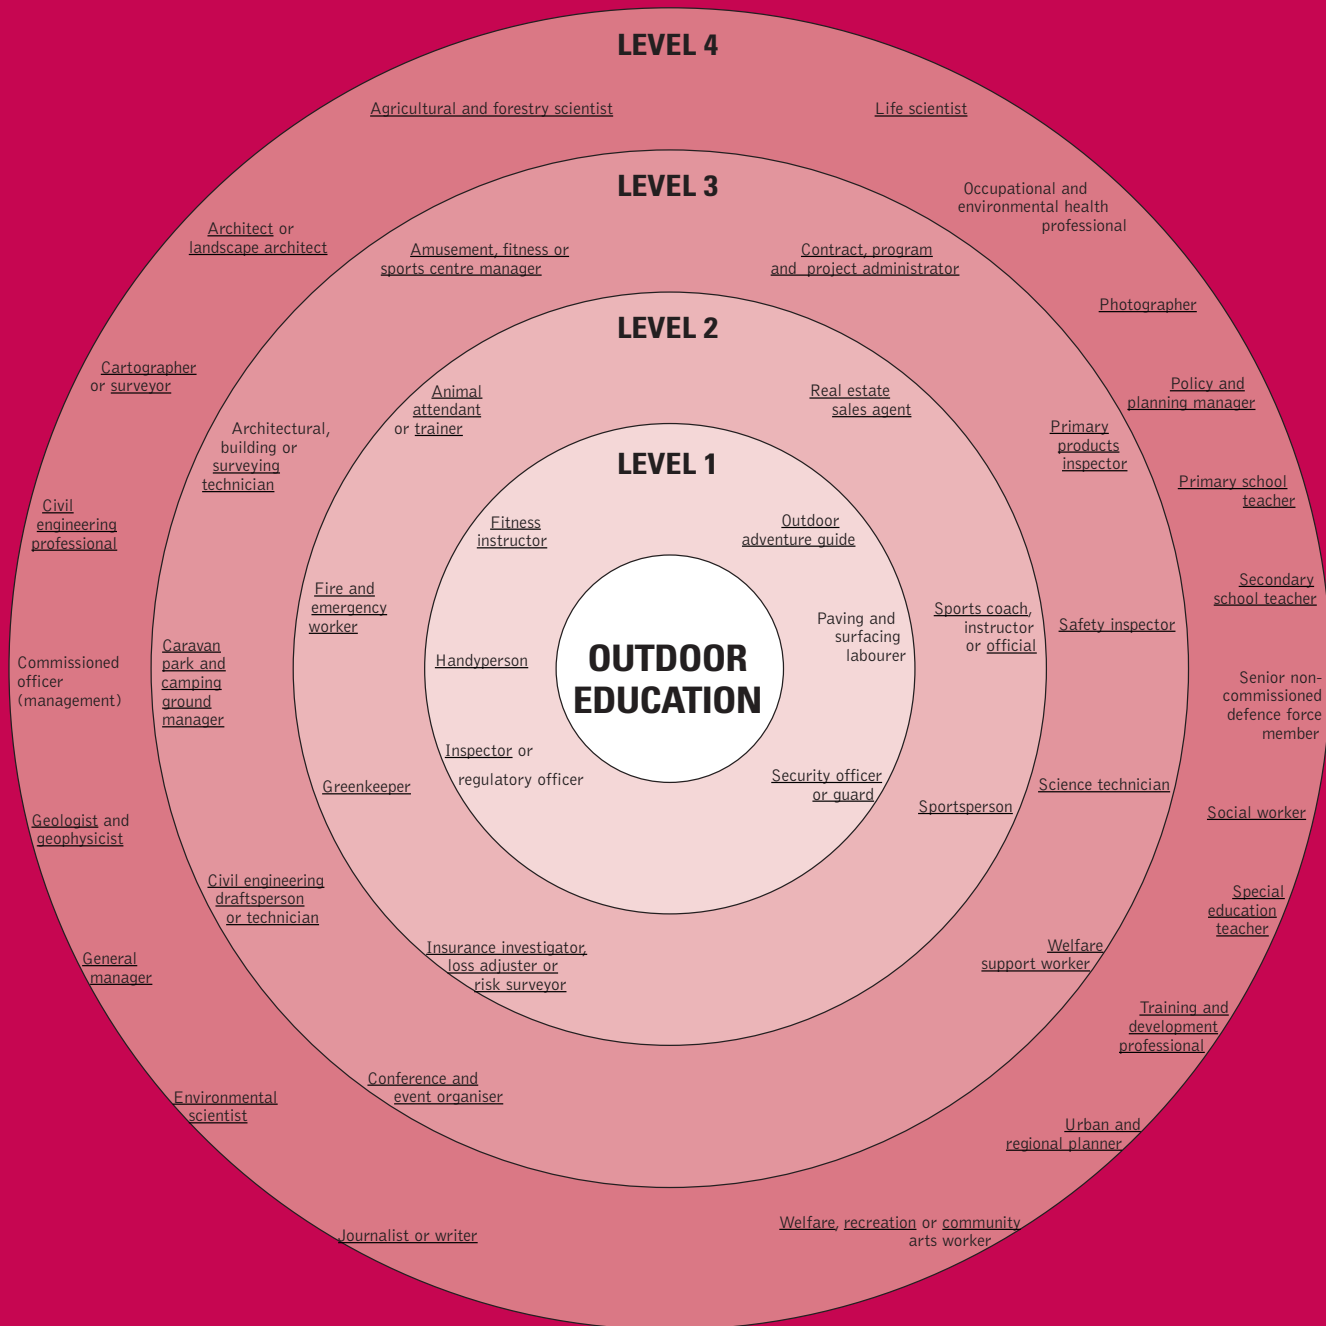

Australian Government
Department of Education,
Science and Training

Do you enjoy or are you good at **OUTDOOR EDUCATION?**

Have you considered the following occupations?

Usual training requirements

- LEVEL 1** Usually has a skill level equal to the completion of Year 10, the Senior Secondary Certificate of Education, Certificate I or Certificate II qualification. Australian Apprenticeships may be offered at this level.
- LEVEL 2** Usually has a skill level equal to a Certificate III or IV or at least three years relevant experience. Australian Apprenticeships may be offered at this level.

- LEVEL 3** Usually requires a level of skill equal to a Diploma or Advanced Diploma. Study is often undertaken through TAFEs or Registered Training Organisations. Some universities offer studies at this level.
- LEVEL 4** Usually requires the completion of a Bachelor Degree or higher qualification. Study is often undertaken at university.

This chart shows a selection of jobs that have some relation to the subject of **OUTDOOR EDUCATION**.

For further information visit jobguide.dest.gov.au and myfuture.edu.au. The four education and training levels are to be used as a guide only. These levels indicate the most common education and/or entry requirements for these jobs.