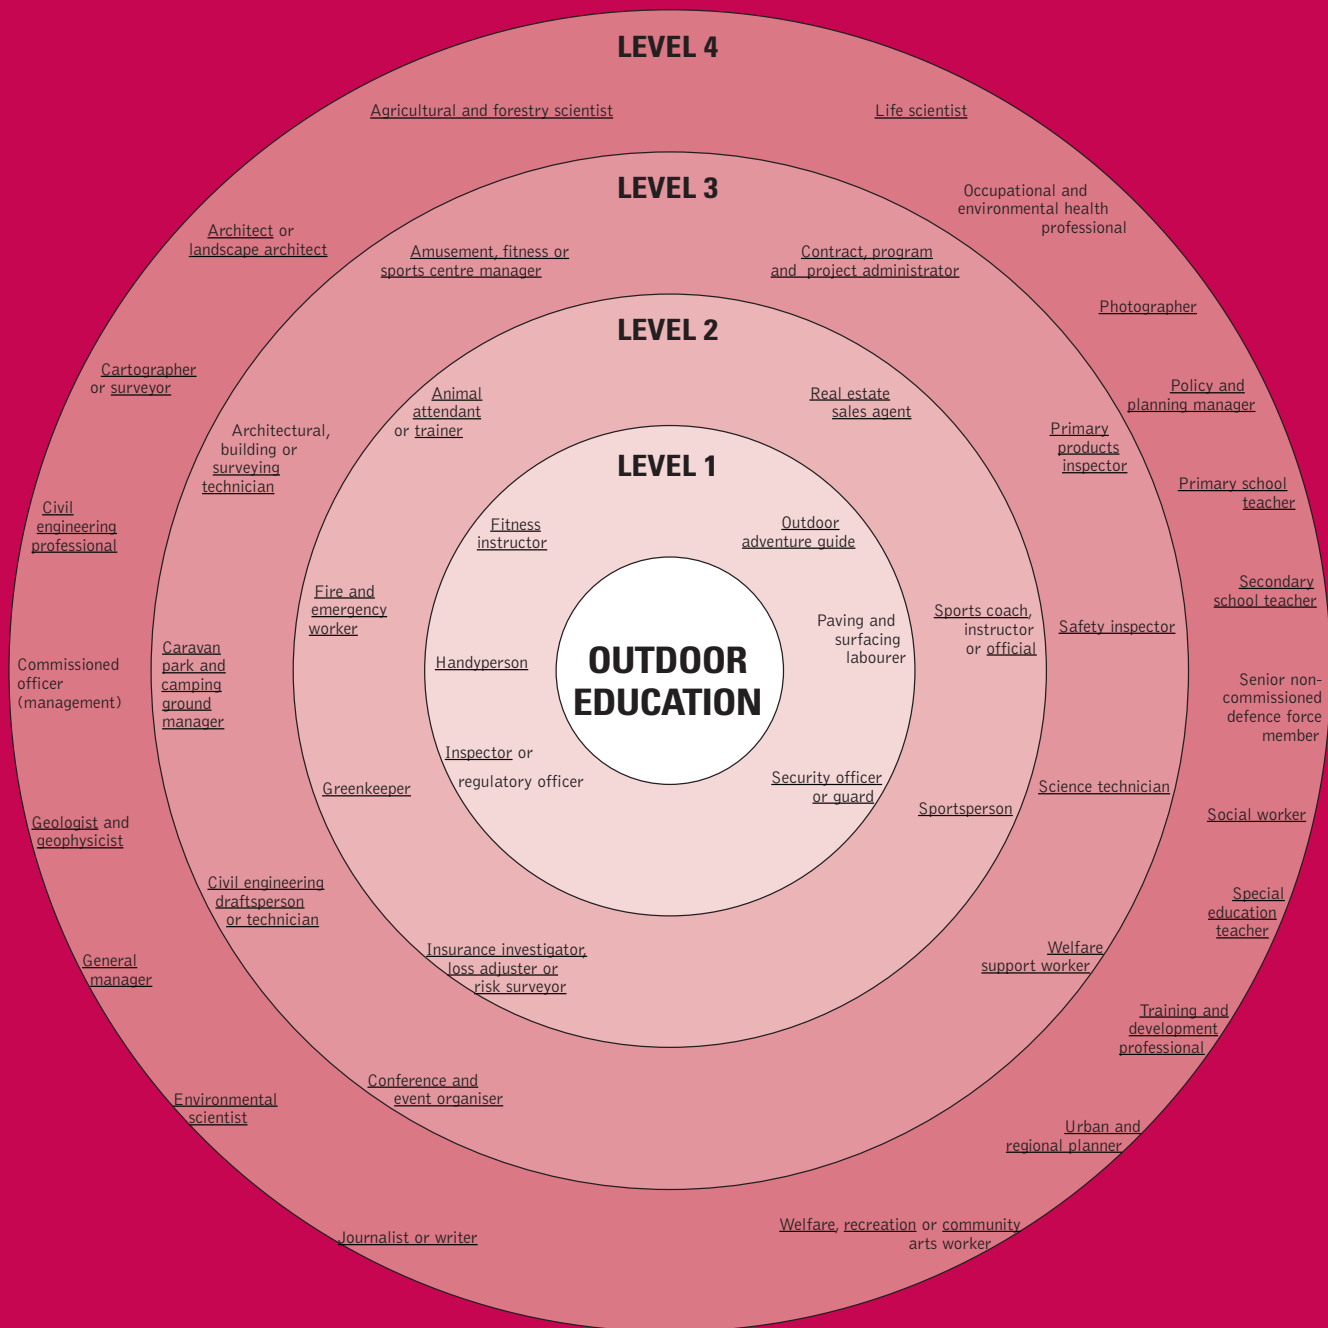

Australian Government

Do you enjoy or are you good at **OUTDOOR EDUCATION?**

Have you considered the following occupations?

Usual training requirements

- LEVEL 1** Usually has a skill level equal to the completion of Year 10, the Senior Secondary Certificate of Education, Certificate I or Certificate II qualification. Australian Apprenticeships may be offered at this level.
- LEVEL 2** Usually has a skill level equal to a Certificate III or IV or at least three years relevant experience. Australian Apprenticeships may be offered at this level.

- LEVEL 3** Usually requires a level of skill equal to a Diploma or Advanced Diploma. Study is often undertaken through TAFEs or Registered Training Organisations. Some universities offer studies at this level.
- LEVEL 4** Usually requires the completion of a Bachelor Degree or higher qualification. Study is often undertaken at university.

This chart shows a selection of jobs that have some relation to the subject of **OUTDOOR EDUCATION**.

For further information visit jobguide.dest.gov.au and myfuture.edu.au. The four education and training levels are to be used as a guide only. These levels indicate the most common education and/or entry requirements for these jobs.